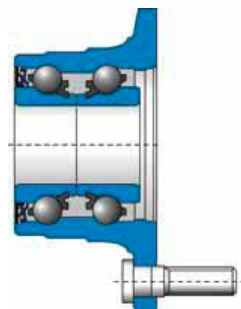

Rotating Inner ring for non-driven axles: The flange is fixed to the vehicle. The bearing unit is mounted on the axle and fixed with a nut.

Aro interior rotatorio para ejes no traccionados: La brida se fija en el vehículo. La unidad se monta en el eje y se fija con una tuerca.