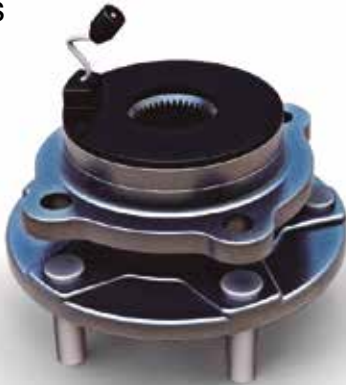

SENSORS

By applying an active sensor, the magnetic encoder permits a regular output. For this reason, the encoder can recognize wheel rotation speed, even when running at a very low speed. Active sensor does not require magnets, reducing cost and weight.

Sensor integration would offer:

- Reduction of assembly time.
- Reliability improvement.
- Reduction of space requirements.
- Weight reduction.